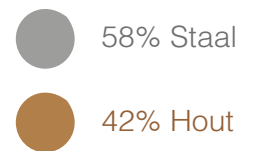

# OVERZICHT BUGGY SNAKE MATERIALEN

MADE IN THE NETHERLANDS